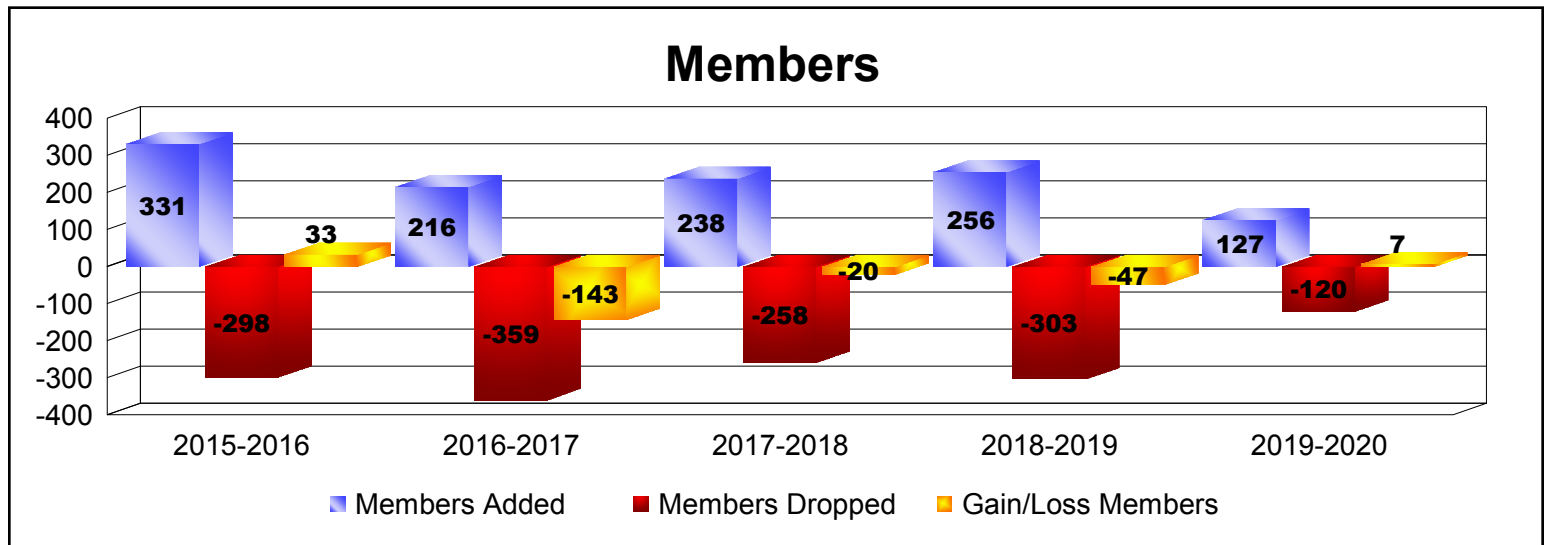

Year	New Clubs	Dropped Clubs	Gain/ Loss Clubs	New Members	Charter Members	Reinstate Members	Transfer Members	Total Member Added	Total Members Dropped	Gain/ Loss Members
2015-2016	3	-4	-1	215	96	8	12	331	-298	33
2016-2017	1	0	1	161	29	18	8	216	-359	-143
2017-2018	0	-2	-2	207	0	11	20	238	-258	-20
2018-2019	2	-2	0	173	52	7	24	256	-303	-47
2019-2020	0	-4	-4	114	2	5	6	127	-120	7
<b>Average</b>	<b>1</b>	<b>-2</b>	<b>-1</b>	<b>174</b>	<b>36</b>	<b>10</b>	<b>14</b>	<b>234</b>	<b>-268</b>	<b>-34</b>

Year	New Clubs	Dropped Clubs	Gain/ Loss Clubs	New Members	Charter Members	Reinstate Members	Transfer Members	Total Member Added	Total Members Dropped	Gain/ Loss Members
2015-2016	0	0	0	6	0	2	1	9	-10	-1
2016-2017	0	0	0	3	0	0	0	3	-2	1
2017-2018	0	0	0	17	0	0	2	19	-14	5
2018-2019	0	0	0	9	0	0	0	9	-4	5
2019-2020	0	0	0	1	0	0	0	1	-6	-5
<b>Average</b>	<b>0</b>	<b>0</b>	<b>0</b>	<b>7</b>	<b>0</b>	<b>0</b>	<b>1</b>	<b>8</b>	<b>-7</b>	<b>1</b>