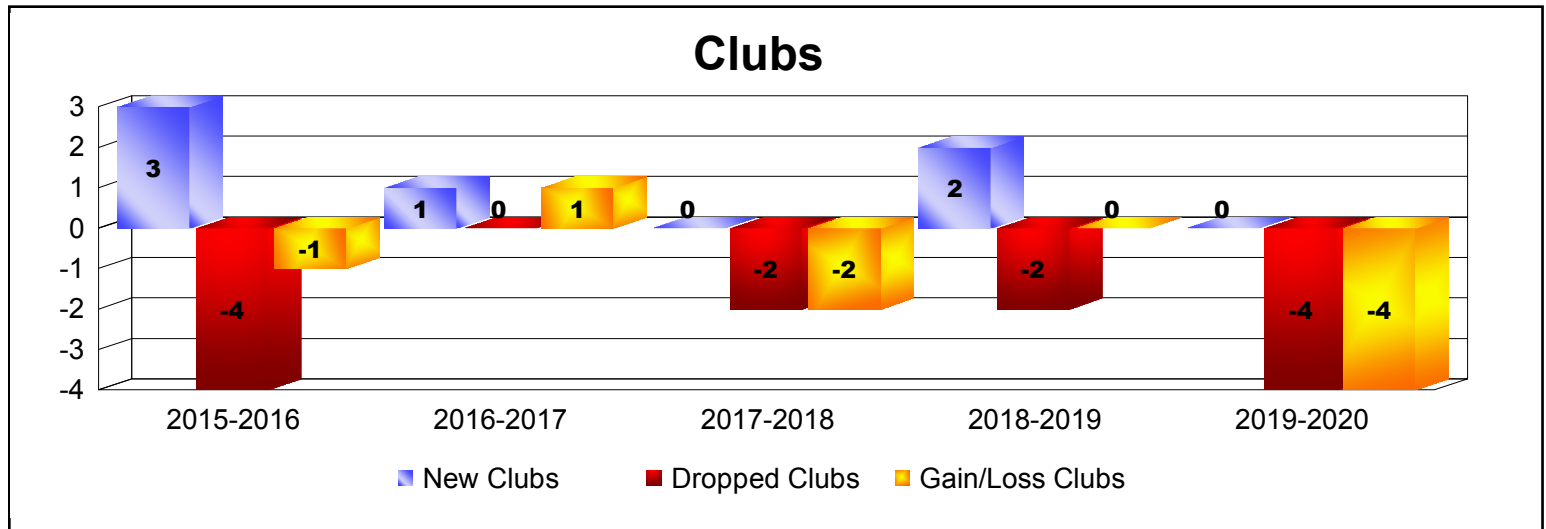

Year	New Clubs	Dropped Clubs	Gain/ Loss Clubs	New Members	Charter Members	Reinstate Members	Transfer Members	Total Member Added	Total Members Dropped	Gain/ Loss Members
2015-2016	3	-4	-1	215	96	8	12	331	-298	33
2016-2017	1	0	1	161	29	18	8	216	-359	-143
2017-2018	0	-2	-2	207	0	11	20	238	-258	-20
2018-2019	2	-2	0	173	52	7	24	256	-303	-47
2019-2020	0	-4	-4	114	2	5	6	127	-120	7
<b>Average</b>	<b>1</b>	<b>-2</b>	<b>-1</b>	<b>174</b>	<b>36</b>	<b>10</b>	<b>14</b>	<b>234</b>	<b>-268</b>	<b>-34</b>

Year	New Clubs	Dropped Clubs	Gain/ Loss Clubs	New Members	Charter Members	Reinstate Members	Transfer Members	Total Member Added	Total Members Dropped	Gain/ Loss Members
2015-2016	0	0	0	6	0	2	1	9	-10	-1
2016-2017	0	0	0	3	0	0	0	3	-2	1
2017-2018	0	0	0	17	0	0	2	19	-14	5
2018-2019	0	0	0	9	0	0	0	9	-4	5
2019-2020	0	0	0	1	0	0	0	1	-6	-5
<b>Average</b>	<b>0</b>	<b>0</b>	<b>0</b>	<b>7</b>	<b>0</b>	<b>0</b>	<b>1</b>	<b>8</b>	<b>-7</b>	<b>1</b>