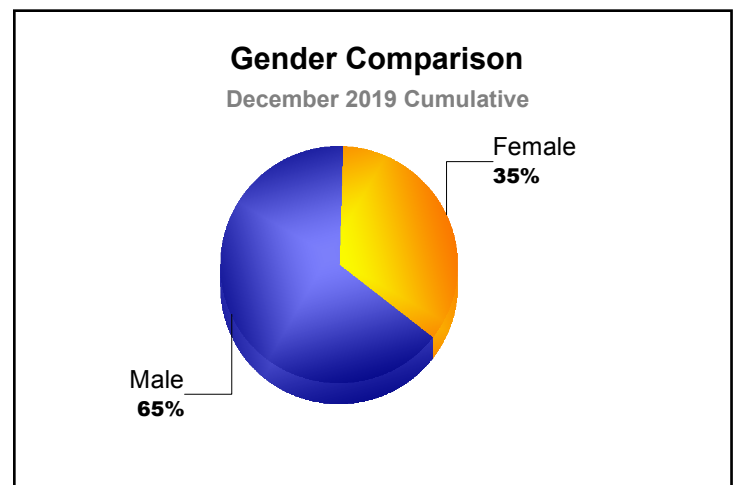

Year	New Clubs	Dropped Clubs	Gain/ Loss Clubs	New Members	Charter Members	Reinstate Members	Transfer Members	Total Member Added	Total Members Dropped	Gain/ Loss Members
2015-2016	3	-4	-1	215	96	8	12	331	-298	33
2016-2017	1	0	1	161	29	18	8	216	-359	-143
2017-2018	0	-2	-2	207	0	11	20	238	-258	-20
2018-2019	2	-2	0	173	52	7	24	256	-303	-47
2019-2020	0	-4	-4	114	2	5	6	127	-120	7
<b>Average</b>	<b>1</b>	<b>-2</b>	<b>-1</b>	<b>174</b>	<b>36</b>	<b>10</b>	<b>14</b>	<b>234</b>	<b>-268</b>	<b>-34</b>