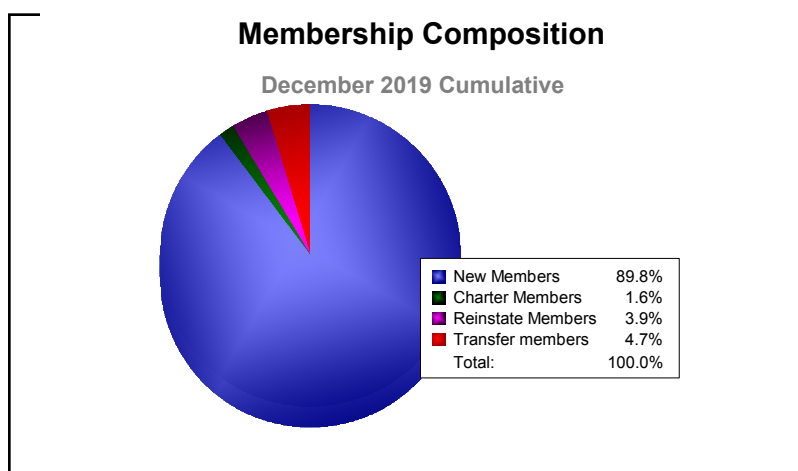

Year	New Clubs	Dropped Clubs	Gain/ Loss Clubs	New Members	Charter Members	Reinstate Members	Transfer Members	Total Member Added	Total Members Dropped	Gain/ Loss Members
2015-2016	3	-4	-1	215	96	8	12	331	-298	33
2016-2017	1	0	1	161	29	18	8	216	-359	-143
2017-2018	0	-2	-2	207	0	11	20	238	-258	-20
2018-2019	2	-2	0	173	52	7	24	256	-303	-47
2019-2020	0	-4	-4	114	2	5	6	127	-120	7
<b>Average</b>	<b>1</b>	<b>-2</b>	<b>-1</b>	<b>174</b>	<b>36</b>	<b>10</b>	<b>14</b>	<b>234</b>	<b>-268</b>	<b>-34</b>

Year	New Clubs	Dropped Clubs	Gain/ Loss Clubs	New Members	Charter Members	Reinstate Members	Transfer Members	Total Member Added	Total Members Dropped	Gain/ Loss Members
2015-2016	0	0	0	6	0	2	1	9	-10	-1
2016-2017	0	0	0	3	0	0	0	3	-2	1
2017-2018	0	0	0	17	0	0	2	19	-14	5
2018-2019	0	0	0	9	0	0	0	9	-4	5
2019-2020	0	0	0	1	0	0	0	1	-6	-5
<b>Average</b>	<b>0</b>	<b>0</b>	<b>0</b>	<b>7</b>	<b>0</b>	<b>0</b>	<b>1</b>	<b>8</b>	<b>-7</b>	<b>1</b>